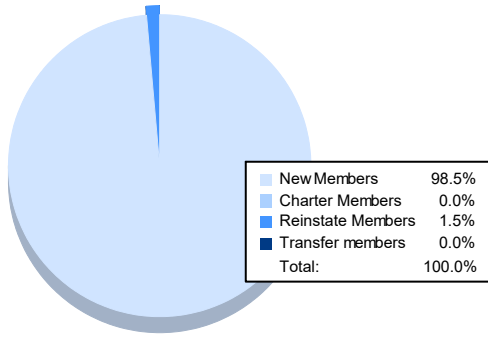

Year	New Clubs	Dropped Clubs	Gain/ Loss Clubs	New Members	Charter Members	Reinstate Members	Transfer Members	Total Member Added	Total Members Dropped	Gain/ Loss Members
2017-2018	0	4	-4	73	1	1	3	78	121	-43
2018-2019	0	3	-3	57	1	3	6	67	136	-69
2019-2020	0	2	-2	49	0	7	3	59	113	-54
2020-2021	0	0	0	30	0	8	2	40	80	-40
2021-2022	0	0	0	135	0	2	0	137	58	79
<b>Average</b>	<b>0</b>	<b>2</b>	<b>-2</b>	<b>69</b>	<b>0</b>	<b>4</b>	<b>3</b>	<b>76</b>	<b>102</b>	<b>-25</b>

### Membership Composition June 2022 Cumulative