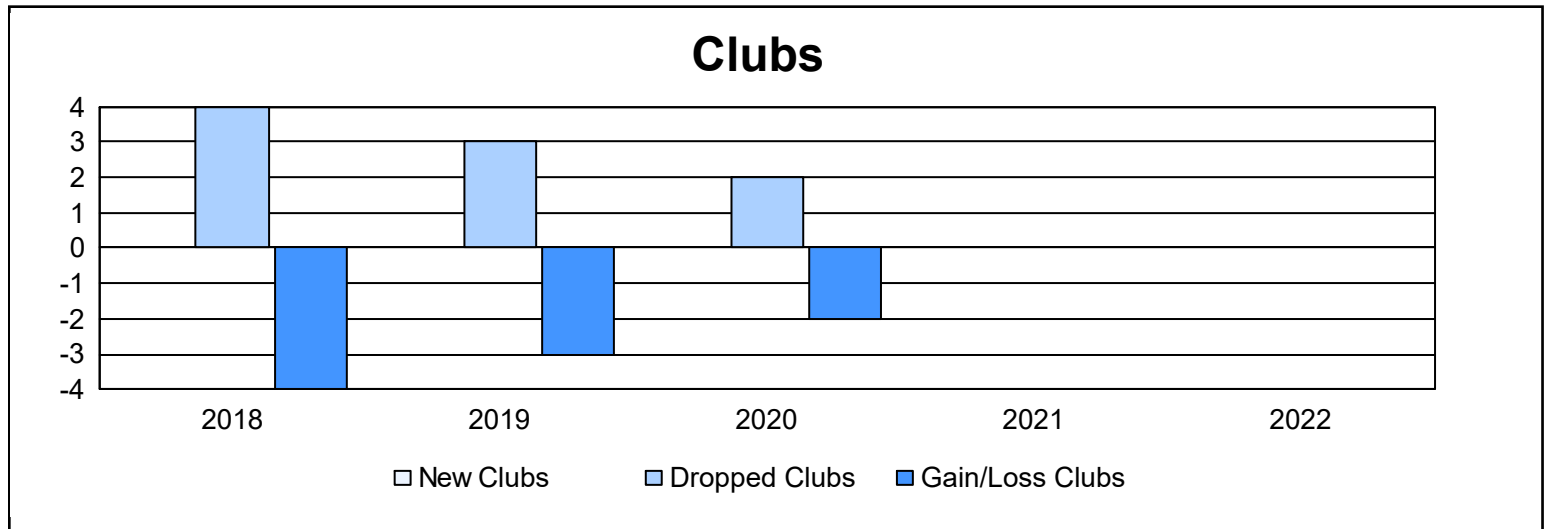

Year	New Clubs	Dropped Clubs	Gain/ Loss Clubs	New Members	Charter Members	Reinstate Members	Transfer Members	Total Member Added	Total Members Dropped	Gain/ Loss Members
2017-2018	0	4	-4	73	1	1	3	78	121	-43
2018-2019	0	3	-3	57	1	3	6	67	136	-69
2019-2020	0	2	-2	49	0	7	3	59	113	-54
2020-2021	0	0	0	30	0	8	2	40	80	-40
2021-2022	0	0	0	135	0	2	0	137	58	79
<b>Average</b>	<b>0</b>	<b>2</b>	<b>-2</b>	<b>69</b>	<b>0</b>	<b>4</b>	<b>3</b>	<b>76</b>	<b>102</b>	<b>-25</b>

### Membership Composition June 2022 Cumulative