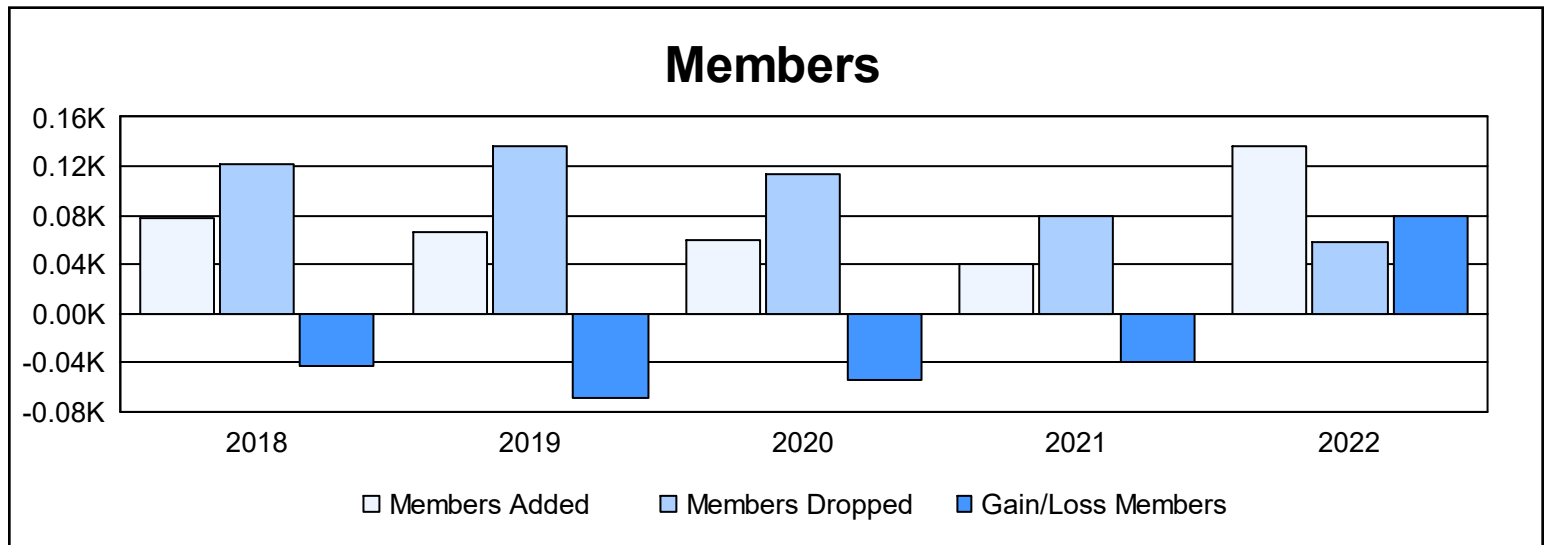

Year	New Clubs	Dropped Clubs	Gain/ Loss Clubs	New Members	Charter Members	Reinstate Members	Transfer Members	Total Member Added	Total Members Dropped	Gain/ Loss Members
2017-2018	0	4	-4	73	1	1	3	78	121	-43
2018-2019	0	3	-3	57	1	3	6	67	136	-69
2019-2020	0	2	-2	49	0	7	3	59	113	-54
2020-2021	0	0	0	30	0	8	2	40	80	-40
2021-2022	0	0	0	135	0	2	0	137	58	79
<b>Average</b>	<b>0</b>	<b>2</b>	<b>-2</b>	<b>69</b>	<b>0</b>	<b>4</b>	<b>3</b>	<b>76</b>	<b>102</b>	<b>-25</b>

### Membership Composition June 2022 Cumulative